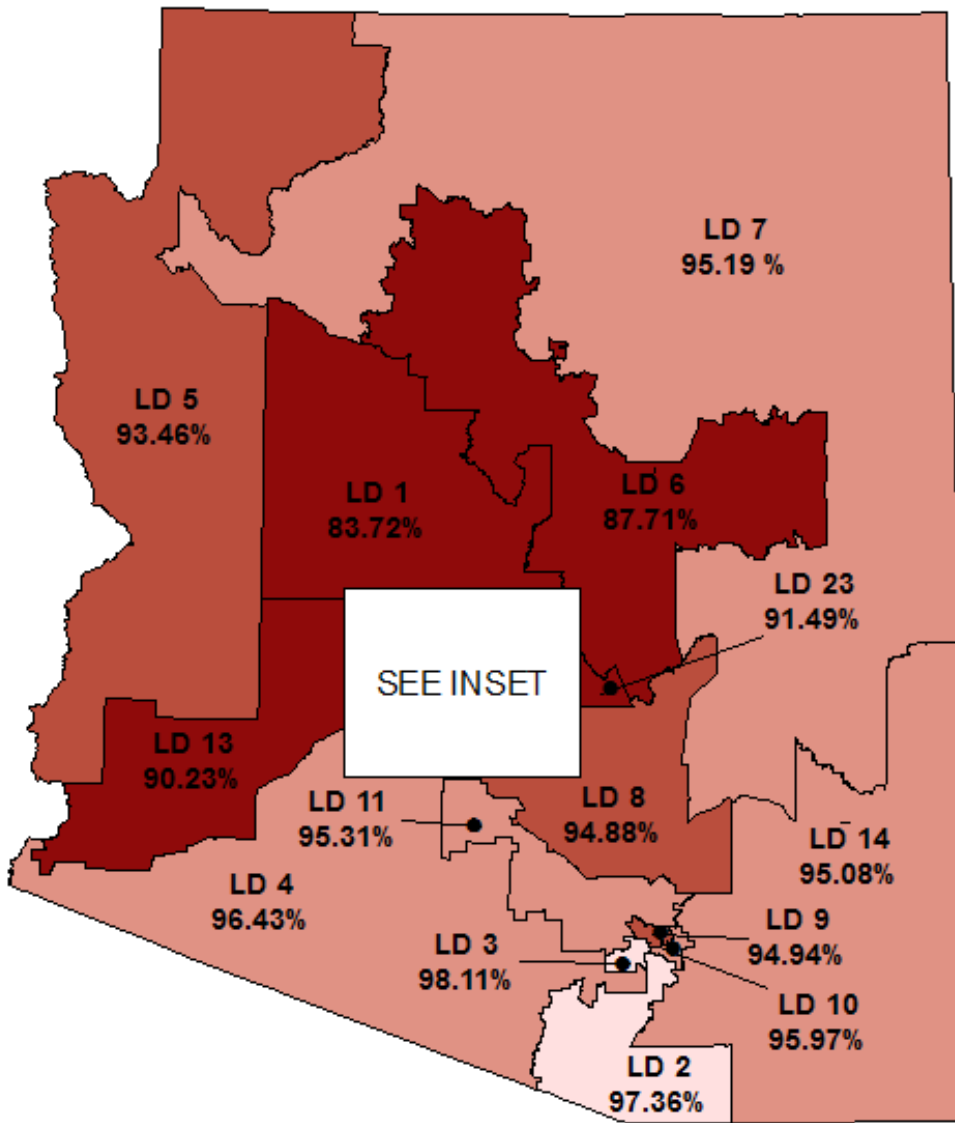

# 2018

Average percent of  
Arizona  
kindergarten  
students who are  
immune to measles.

(BY LEGISLATIVE DISTRICT)

INSET

Anything less than  
95% puts your  
community at risk;  
You need at least  
95% for herd  
immunity;  
Help keep measles  
out of your district!

## Legend

Percentage of students

Lower than 93	93 to 94.9	95 to 96.9	97 or Higher
---------------	------------	------------	--------------