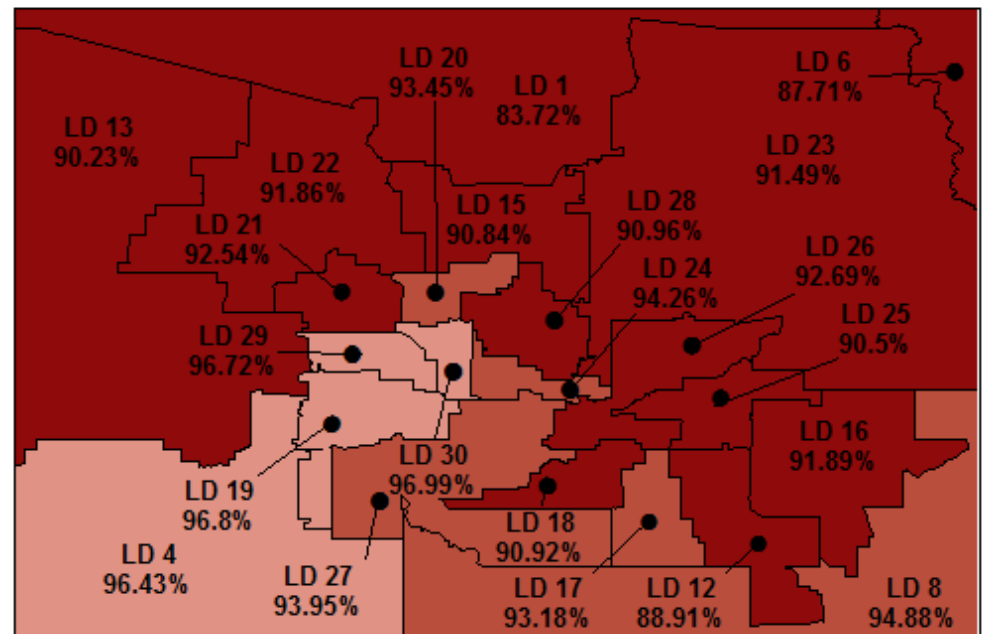

# 2018

Average percent of  
Arizona  
kindergarten  
students who are  
immune to measles.

(BY LEGISLATIVE DISTRICT)

INSET

Anything less than  
95% puts your  
community at risk;  
You need at least  
95% for herd  
immunity;  
Help keep measles  
out of your district!

## Legend

Percentage of students

Lower than 93	93 to 94.9	95 to 96.9	97 or Higher
---------------	------------	------------	--------------